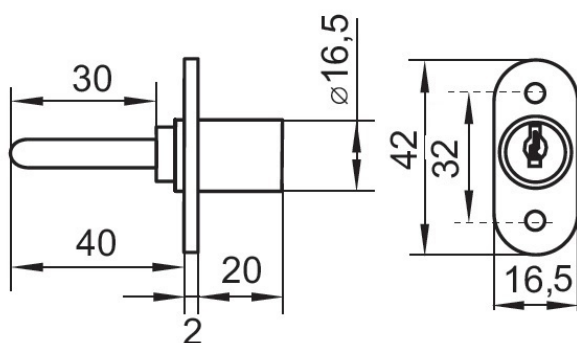

PRODUCT SHEET

Description:

Cent. Lock M1018, $\varnothing 16,5 \times 20 \text{mm}$, 40mm Tail, Black, #J11, CK SISO, W/Rosette but No Other Accessories, Key to Differ

Item number:

14.03.142-0

Units	Box	Carton	HS Code	Barcode
Pcs.	35	350	8301300000	 5704866035132